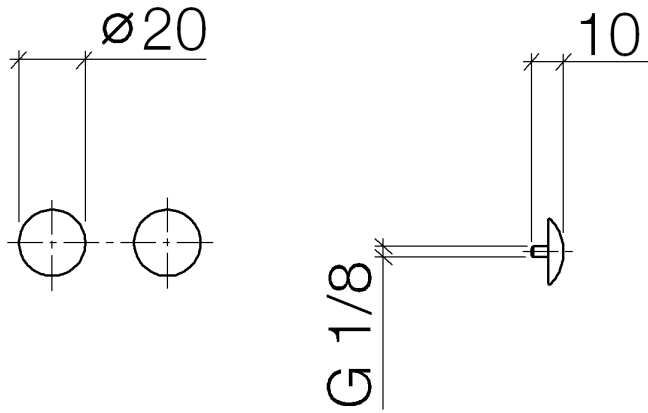

Decorative caps for Perfecto - Brushed Bronze

IMO

12 801 970

• 1 pair

Including retaining screws available under order no.
12 800 970-FF

Fits: IMO, LULU, MADISON, MEM, TARA,
CL.1, LISSÉ, VAIA, META, CYO

	Brushed Bronze	12 801 970-42
	Chrome	12 801 970-00
	Brushed Platinum	12 801 970-06
	Platinum	12 801 970-08
	Durabass (23kt Gold)	12 801 970-09
	Dark Chrome	12 801 970-19
	Light Gold	12 801 970-26
	Brushed Light Gold	12 801 970-27
	Brushed Durabass (23kt Gold)	12 801 970-28
	Matte Black	12 801 970-33
	Brushed Champagne (22kt Gold)	12 801 970-46
	Champagne (22kt Gold)	12 801 970-47
	Brushed Chrome	12 801 970-93
	Brushed Dark Platinum	12 801 970-99

12 801 970

12 801 970

Parts for other
finishes can be found
here: Chrome

Spare parts list

No.	Item Number	Name	Quantity used	Delivery time
1	09 30 30 060-42	screw	2	60